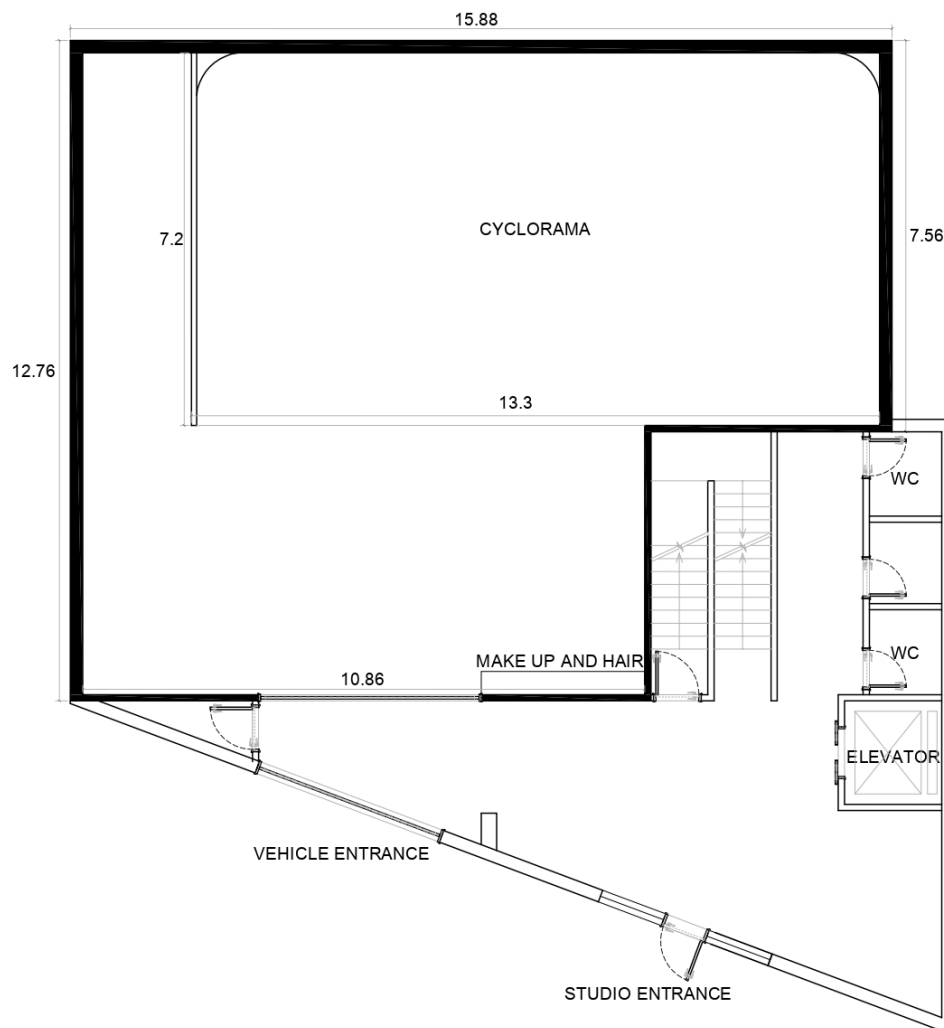

## SPECIFICATIONS & FEATURES

- 182m<sup>2</sup>
- 4.6m height
- Parking (1-2 vehicles)
- Ceiling truss
- Black draping
- Chroma key cyclorama (or any other colour)
  - Rain effect
- Make-up area and Hollywood Mirrors
- Direct access to our lighting equipment