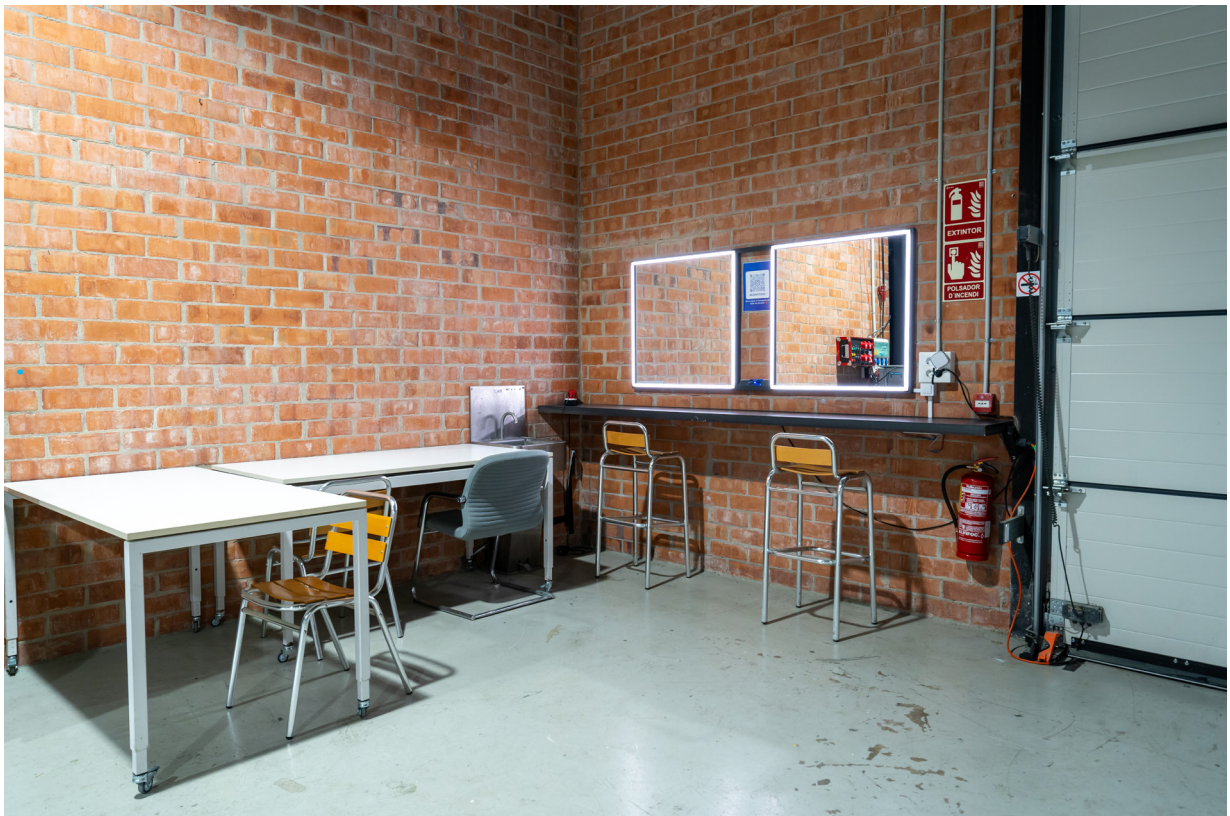

STUDIO 1 (RAIN STUDIO)