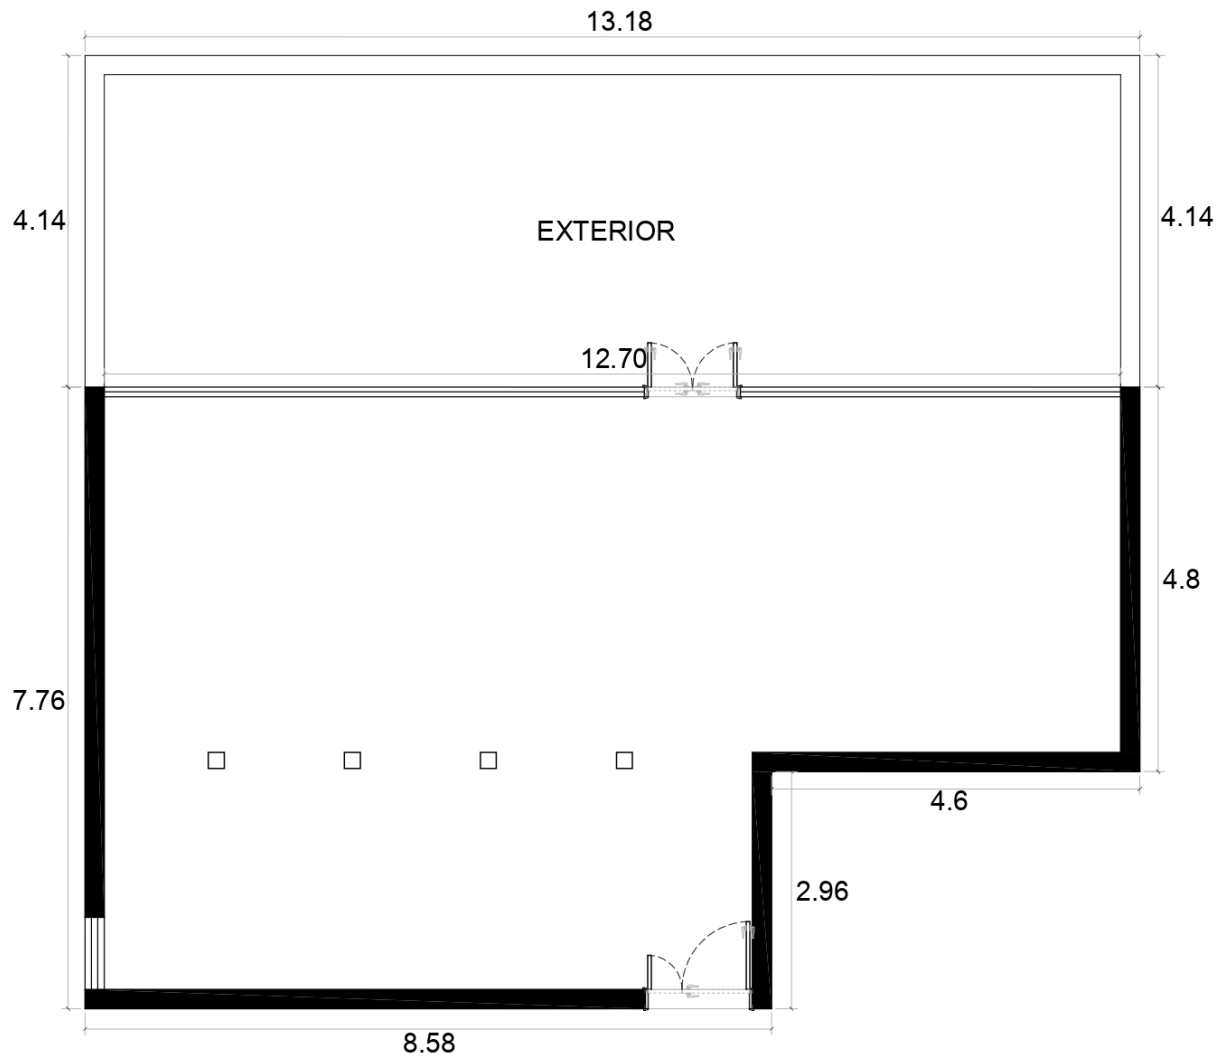

STUDIO 3 (Brooklyn Loft)

SPECIFICATIONS & FEATURES

- 140 m²
- 3m height
- Decor options
  - Bar
- Natural light
- Outdoor terrace
- Artistic&New York vibe

RATE

650€ / Full day / 10 hours
400€ / Half day / 5 hours
65€ / Extra hour
(VAT not included)